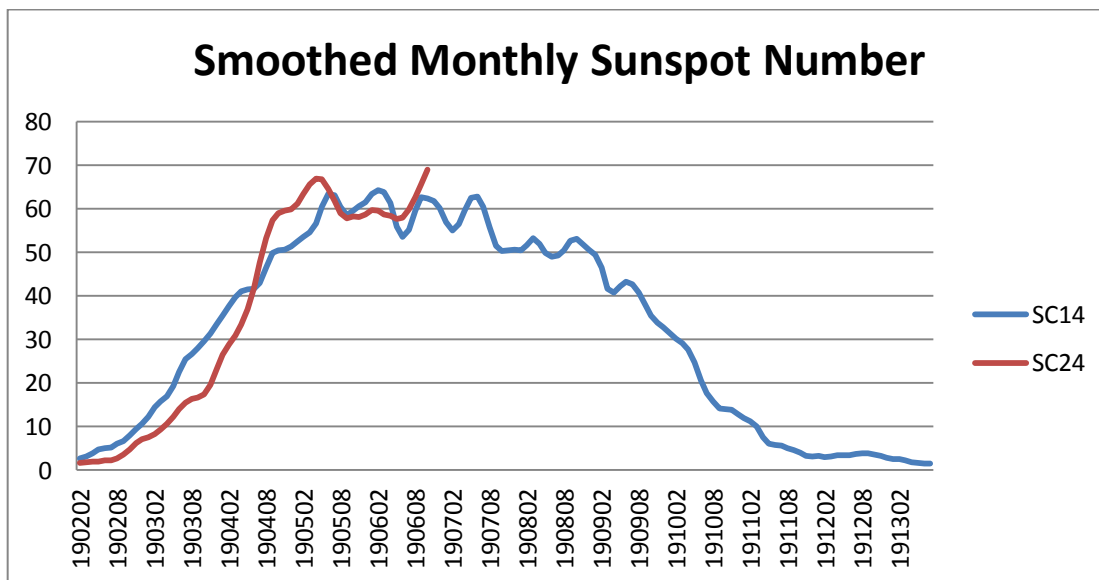

Comparison between SC 24 (temporarily) and SC 12 and 14

The vertical line indicates the maximum of the SC 12, i.e. after 61 months. The duration of SC 12 was 11 year and 3 months (135 months).

The duration of SC 14 was 11 years and 6 months.