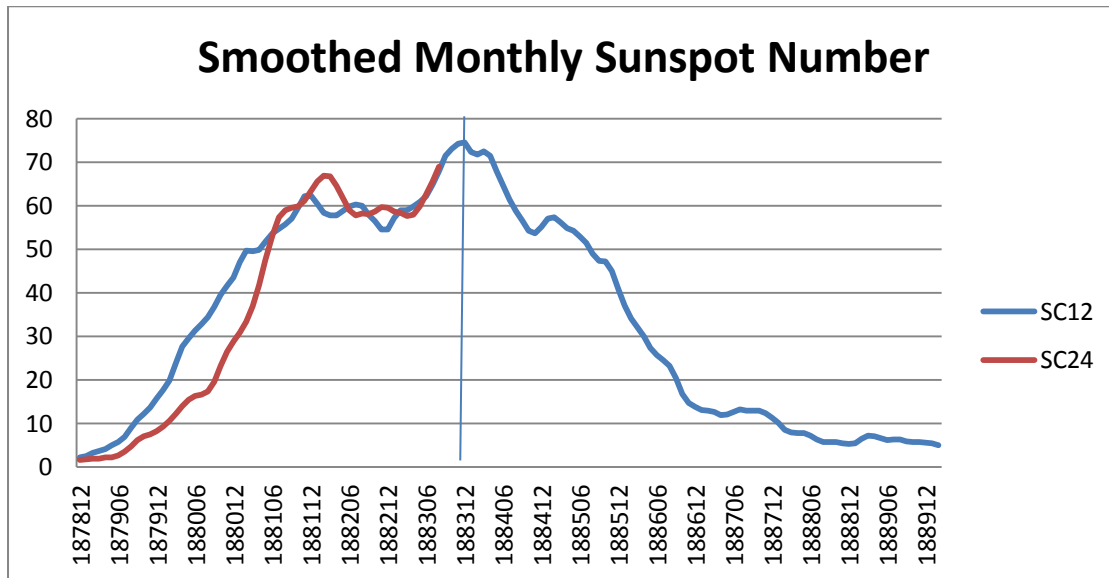

Comparison between SC 24 (temporarily) and SC 12 and 14

The vertical line indicates the maximum of the SC 12, i.e. after 61 months. The duration of SC 12 was 11 year and 3 months (135 months).

The duration of SC 14 was 11 years and 6 months.